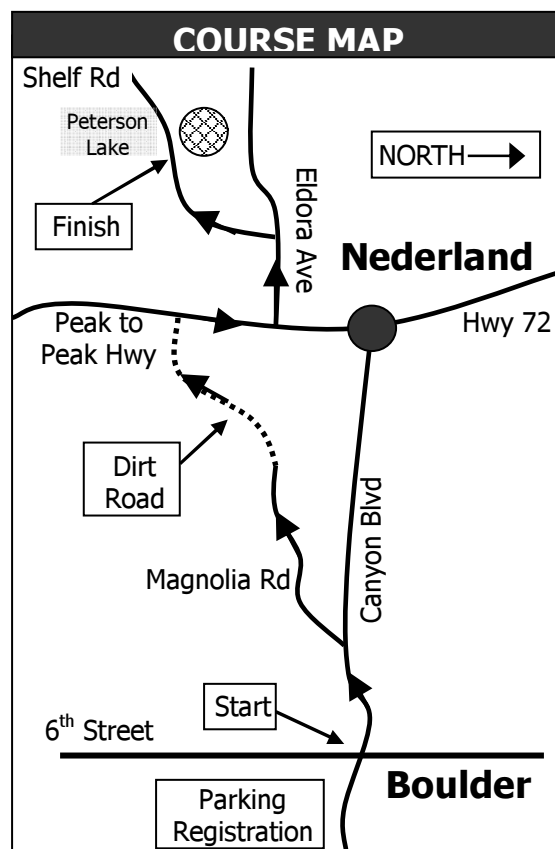

Start Location: 6th and Canyon, Boulder CO for all except JUNIORS, Juniors 10-14 start at Nederland Hi School, 9:40am.
From Denver – Travel US 36 west to Canyon Blvd west.
From Fort Collins – Travel Highway 287 to Colorado 66 west. Take 66 west to US 36 south (officially US 36 East) to Canyon Blvd west. Canyon west to 6th street. Justice Center will be on your left.
From Boulder – Ride your bike! Take Boulder Creek bike path west to 6th street.

Finish Location: Finish will be at Peterson Lake, just North of Nederland along the Shelf Rd.

Parking: Start - Parking will be in the Justice Center Parking lot at the corner of 6th and Canyon, Boulder. **Junior Start** at Nederland High School. All Finish – Peterson Lake, please carpool vehicles to top only if needed, there is VERY LIMITED parking.

Fees: Juniors - Free. All others $35

Registration: Online at BoulderRacing.com, at the event, or mail-in, send check and an ACA release to: Boulder Racing, 1782 Garland Lane, Boulder, CO 80304

Pre-registration strongly encouraged !!!

Wheel Support: NONE. Bring a patch kit and pump or get picked up by sweep.

Caution: There will be no follow vehicles on the course for any category. There will be a rolling enclosure for all categories. If you fall outside the enclosure, you must follow all traffic codes. The course is open to auto traffic.

ACA Permit # CO - 0928
CR - Tim Madden

Category	Start Time	Prizes
Senior Men Pro-1-2	8:10 am	$500 Cash / top 5
Senior Men 35+	8:13 am	$100 Cash / top 3
Senior Men 3, SM 35+_3	8:18 am	$100 top 3 cat 3 / Medals top 3, 35+
Senior Men 45+	8:20 am	$100 Cash/ top 3
Senior Men 55+, SM 65+	8:22 am	Medals / top 3
Senior Men 4	8:25 am	$75 / top 3
Senior Men 35+_4, SM 45+_4	8:27 am	$75 top 3, 35+/ Medals 3, 45+
SW 1-2, SW 3/35+/45+/55+, SW 4	8:29 am	$250 top 3, 1-2 / Medals top 3 all categories
Junior Men/Wmn 15-16, 17-18	8:31 am	Medals/ top 3 each
Junior Men/Wmn 10-12,13-14	9:40 am	Medals/ top 3 each. * Start at Ned Hi School

Fine Print - This is a **BAR/BAT Junior, Senior, Master** Race. Categories separated by 20 sec. Race will be held rain or shine. Registration opens at 6:45am and closes 15 mins before each start. MT bikes are allowed, but bar ends must be removed or turned down. An ACA license is required, one day licenses available ($10). Participants must complete and sign an ACA Standard Release. Mailed entries must be sent by June 15th. ?'s contact: Brian Hludzinski 303.981-7342. **Awards** after top 5 results posted at top. Full results posted online.

For more info: **BoulderRacing.com**